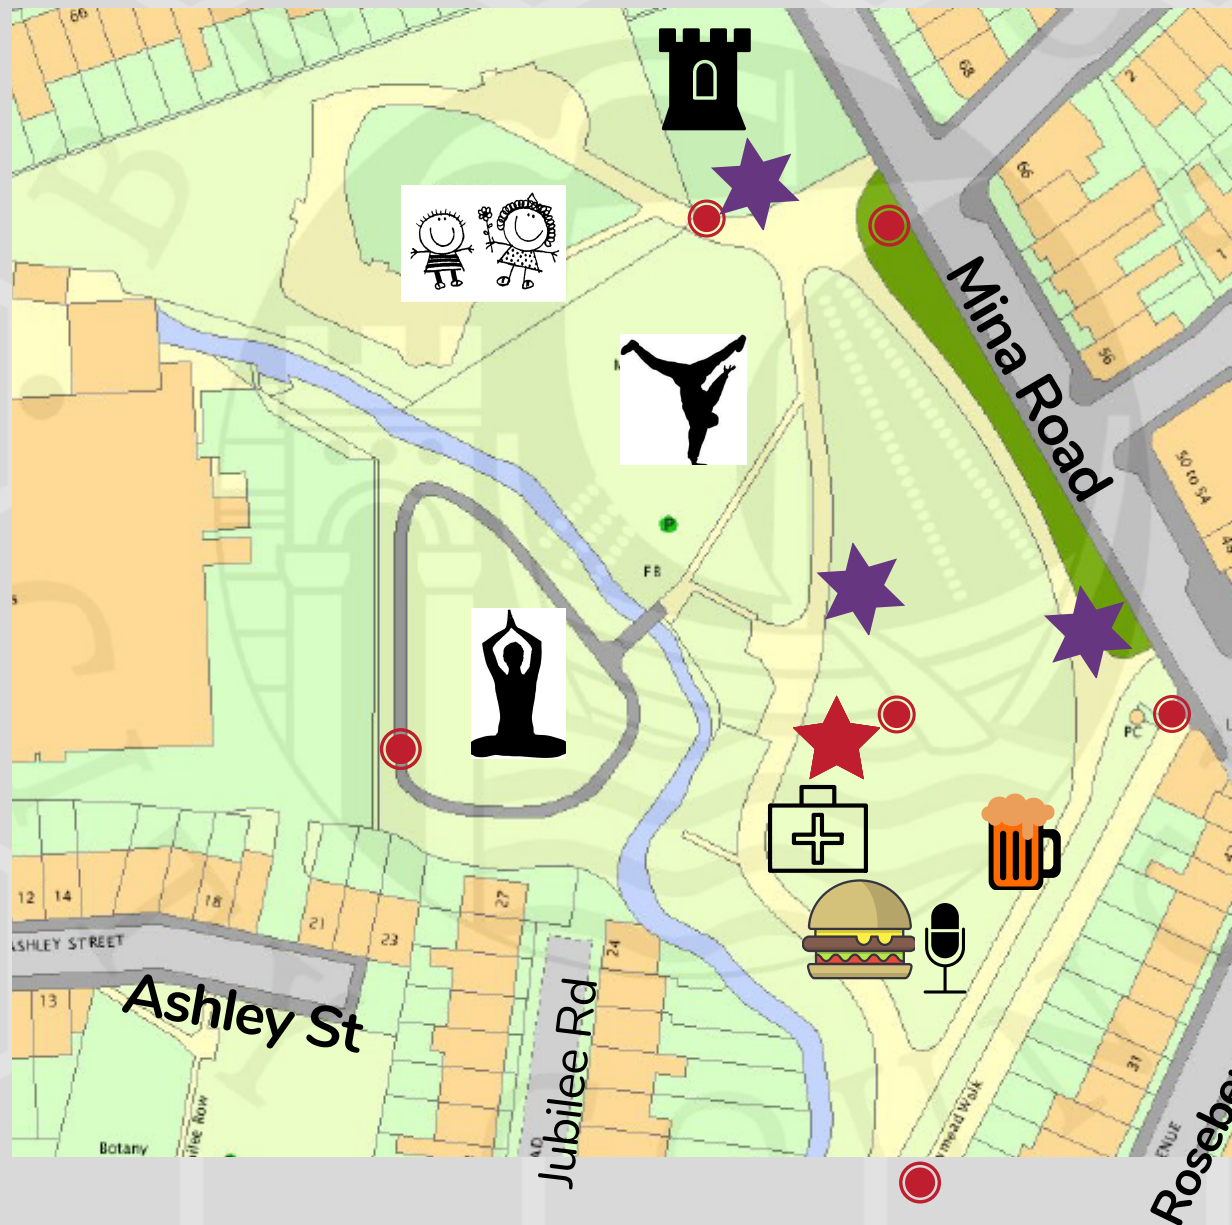

Well-being zone

All day: Involve Wellness Massage
 All day: Chez Yoga and Massage Therapy
 All day: Henna Tattoos
 1.30 - 2.30pm - Amara Therapies Chair Yoga

Free

All day: Badge making
 All day: Facepainting
 All day: Police Bike marking

Youth zone

1-2 pm - Acrobalance Jam
 2.30 - 3pm Hula Hooping workshop
 2.10 pm - Street Envy dance performance
 3.10 pm - Street Envy dance performance

Main Stage

1pm Afidance with Rubba
 1.45pm What the Folk
 2.30pm Tiger Stripes Dance Fitness
 3.15pm Kabbo Hue Qua Storytelling
 3.45pm Industry of Dance
 4pm DJs Femi & Rosie Unit 8
 4.30pm Raffle Call